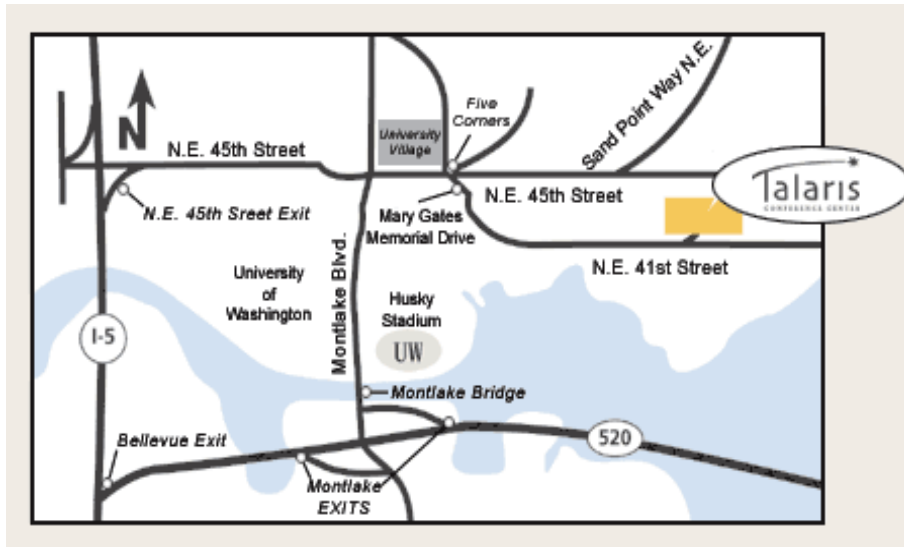

Directions to Seattle Midwifery School

4000 NE 41st Street
Building D - Suite 3
Seattle WA 98105
206-322-8834

Please park here, or in any of the shaded areas that are NOT marked for the Conference Center

Seattle Midwifery School
Building D