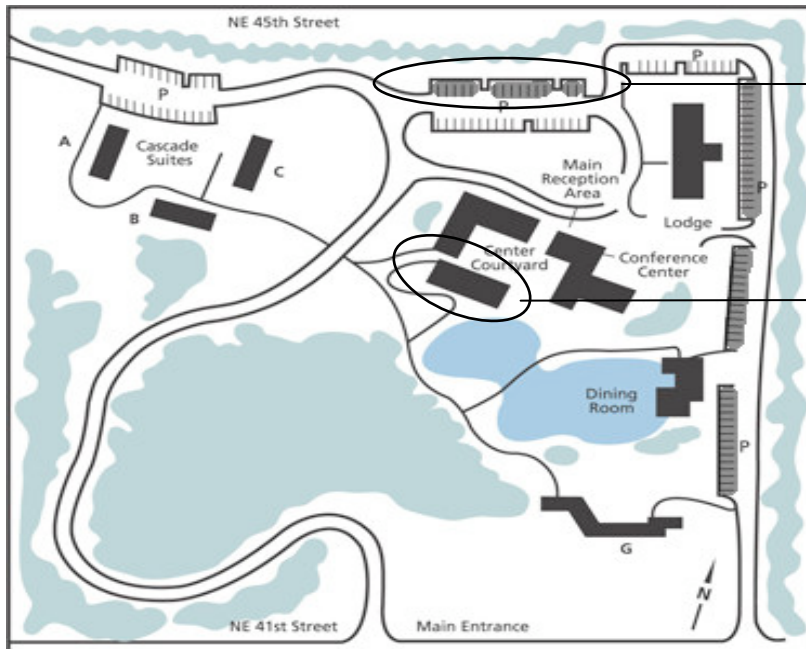

Directions to Seattle Midwifery School

4000 NE 41st Street
Building D - Suite 3
Seattle WA 98105
206-322-8834

Please park here, or in any of the shaded areas that are NOT marked for the Conference Center

Seattle Midwifery School
Building D